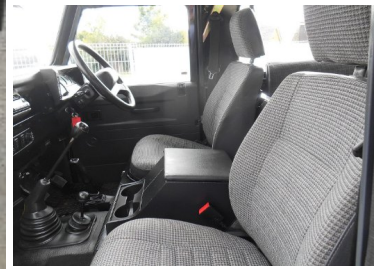

1993(K) Land Rover 90 Tdi County Station Wagon

£1

Engine: Diesel
Body: Sports
Utility Vehicle
Gearbox: 5-Speed
Capacity: 2495cc
Colour: Grey
Mileage: 83,783
Insurance Grp: D

RCV Sales
Rye Wharf
Harbour Road
Rye
East Sussex, TN31 7TE

SERVICE HISTORY

SOLD #SOLD# SOLD Another rare find, with very low mileage! Late 200 tdi County 6 seater station wagon, we sold this car a decade ago and have just restored it for a client who now wishes to sell. New galvanised chassis, body work refurbished and colour changed to Land rover Slate grey under an Ivory white roof. additional upgrades of electric windows and central locking. Being a late 200 tdi it benefits from rear discs as fitted to 300 tdi's, also new cambelt and clutch.