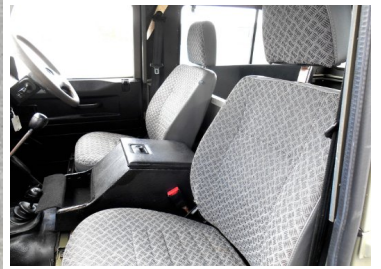

1997(R) Land Rover 90 90 HT TDI 2-Door

SOLD

**Engine:** Diesel  
**Body:** Sports  
Utility Vehicle  
**Gearbox:** 5-Speed  
**Capacity:** 2495cc  
**Colour:** Nato Green  
**Mileage:** 174,000  
**BHP:** 111bhp  
**Insurance Grp:** D