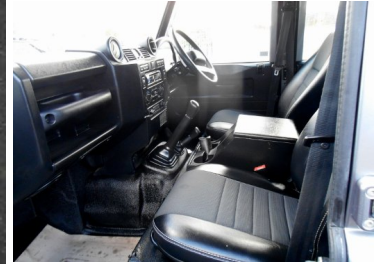

2013(13) Land Rover Defender 110 TD XS STATION WAG...

£29,995

Engine: Diesel
Body: Sports Utility Vehicle
Gearbox: 6-Speed
Capacity: 2198cc
Colour: Grey
Mileage: 67,306
CO²: 295g/km
MPG: 25.5mpg
Top Speed: 90mph
BHP: 122bhp
Insurance Grp: 28U

RCV Sales
 Diesel Centre
 Iden Park Garage, Cranbrook Road
 Staplehurst
 Kent, TN12 0EJ

- SERVICE HISTORY
- AIR-CONDITIONING
- HALF LEATHER
- ABS
- TRACKER FITTED
- REMOTE ALARM
- REMOTE CENTRAL LOCKING
- IMMOBILISER
- ALARM
- ANTI-THEFT SYSTEM
- ELECTRIC WINDOWS
- WINDSCREEN HEATING
- HEATED FRONT SEAT
- 7 SEATER
- ALLOY WHEELS
- TOW PACK